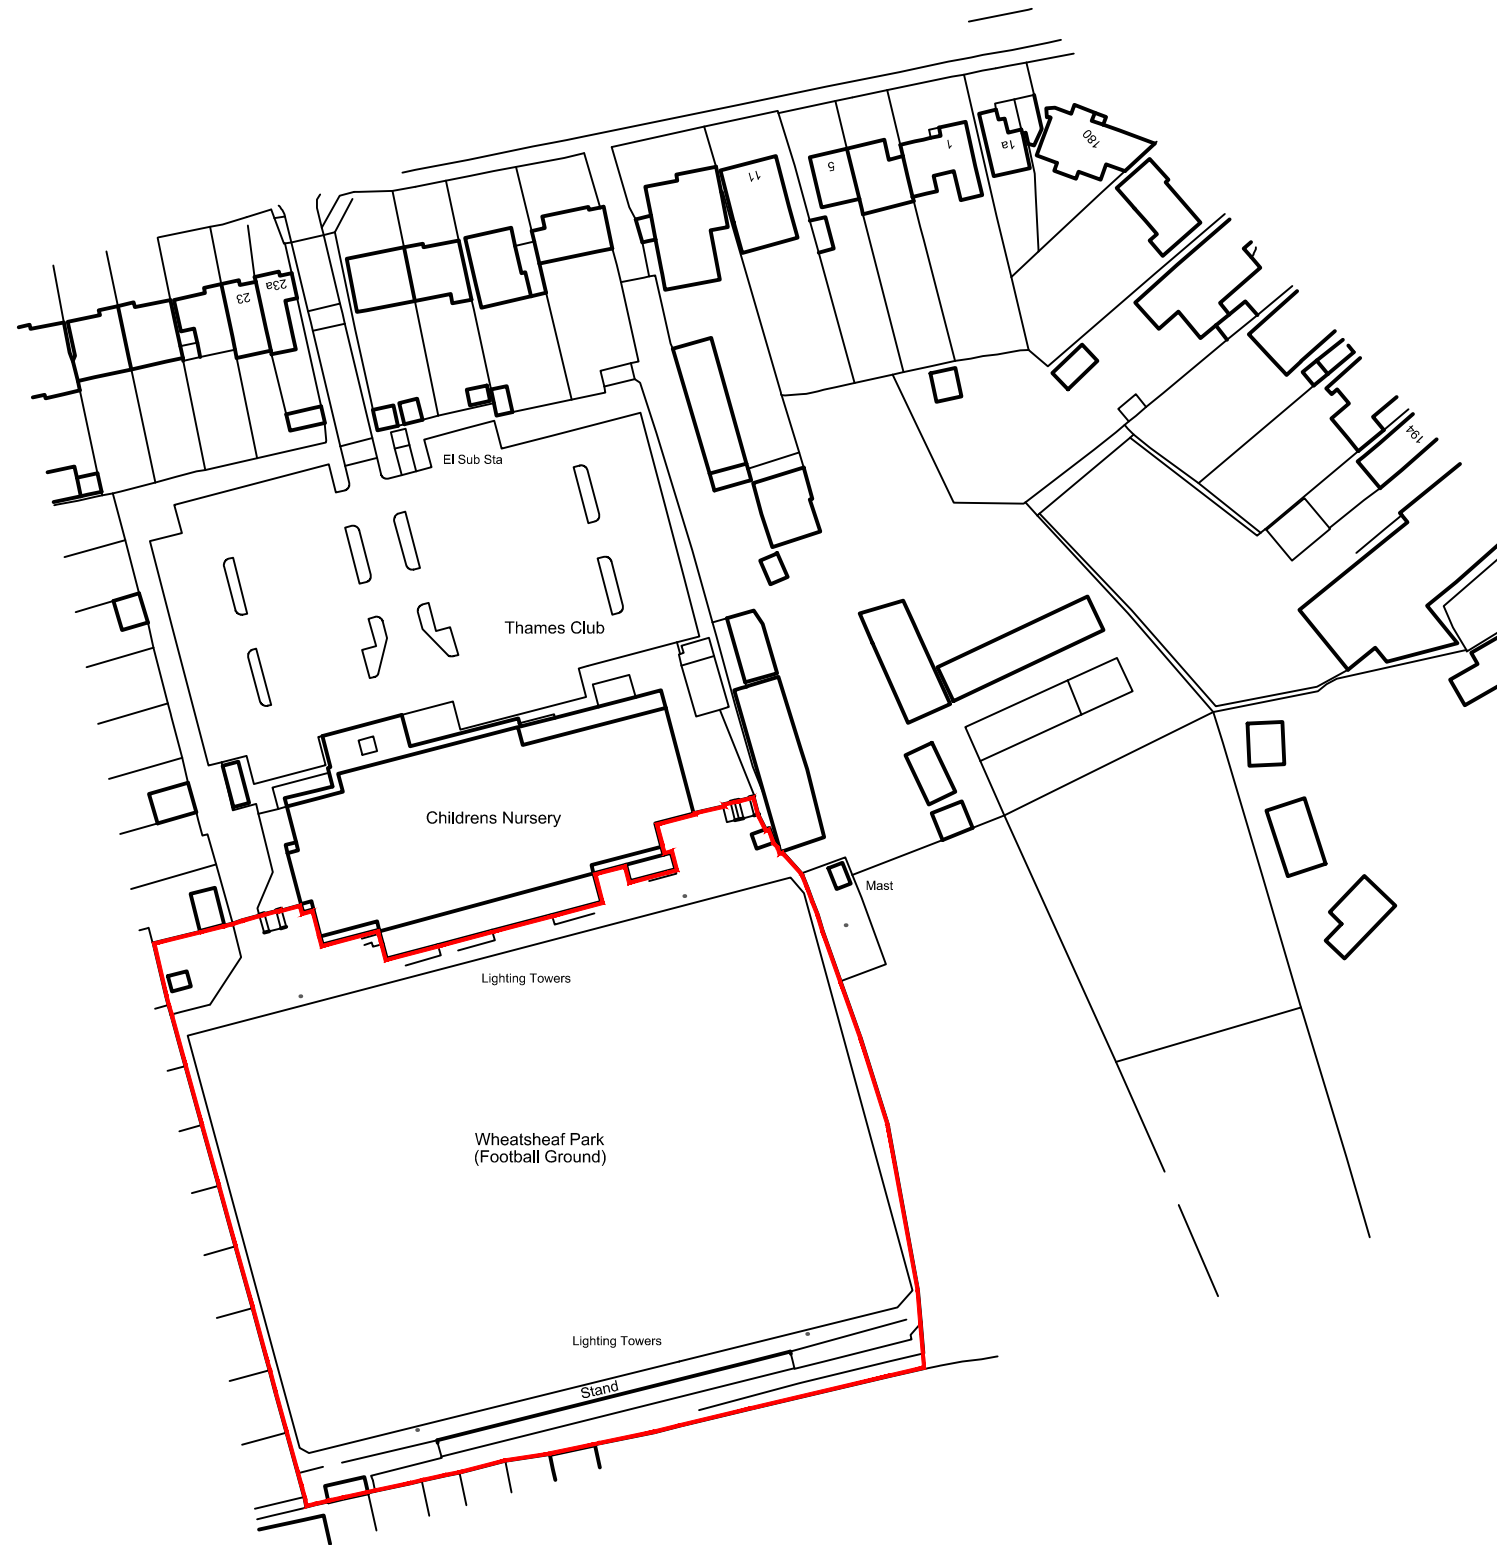

NOTES

REVISION

REV	DESCRIPTION	DATE	BY	CKD

Ordnance Survey, (c) Crown Copyright 2023. All rights reserved. Licence number 100022432